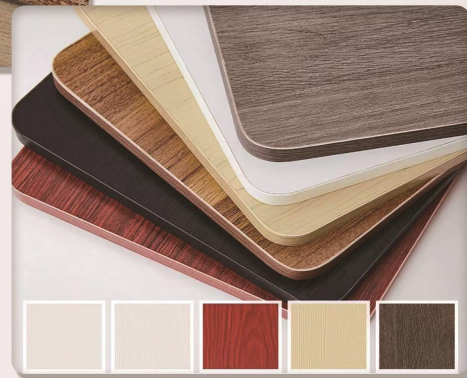

MELAMINE BOARD

Melamine board is an affordable option for projects that call for high pressure laminate in vertical or low-wear areas.

Thermally fused melamine is manufactured with a melamine impregnated paper that is fused to a particleboard ,plywood or MDF substrate with extreme heat.